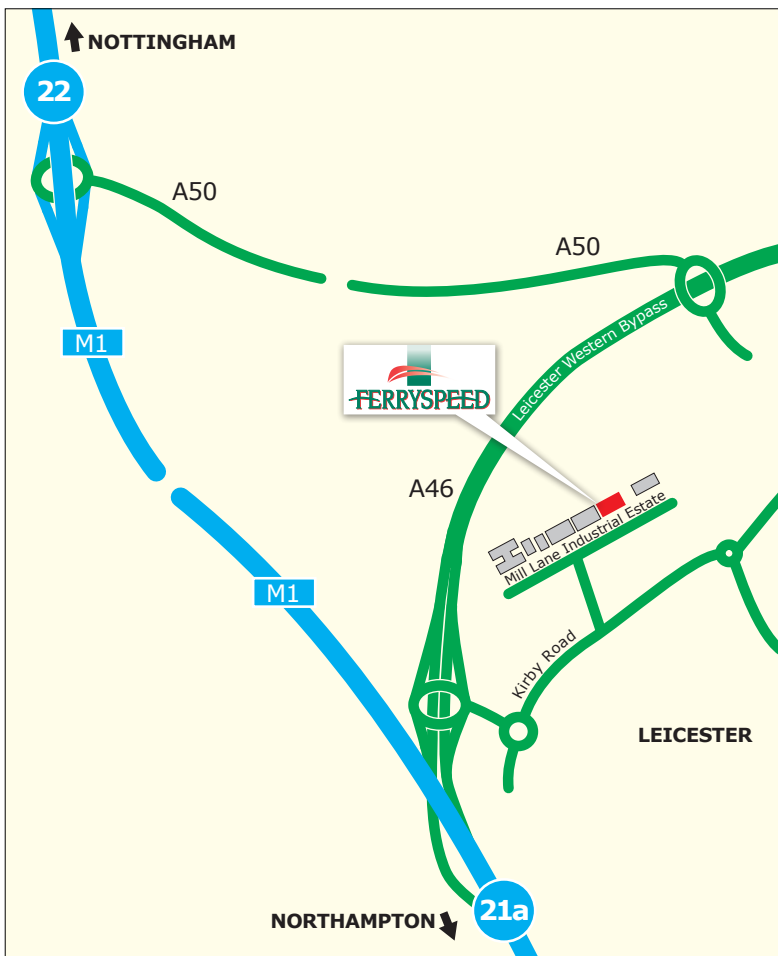

MIDLANDS

We are delighted to announce our relocation from our Midlands Depot in Rugby to our NEW Midlands Distribution Centre in Leicester

- Easy access off the M1 motorway – junction 22 from the north or junction 21a from the south
- Central location – Ideally located for all your delivery and warehousing requirements
- Fully manned secure facility – 24/7
- Large warehouse with bulk storage facilities
- Open for deliveries: Monday - Friday: 07:30 to 17:00

**We are moving on
Friday 19th May 2017**

**Ferryspeed Warehouse
8 Mill Lane Industrial Estate
The Mill Lane, Leicester, LE3 8DX**

Tel: 01788 540724

Fax: 01788 572616

eastmidlands@ferryspeed.com